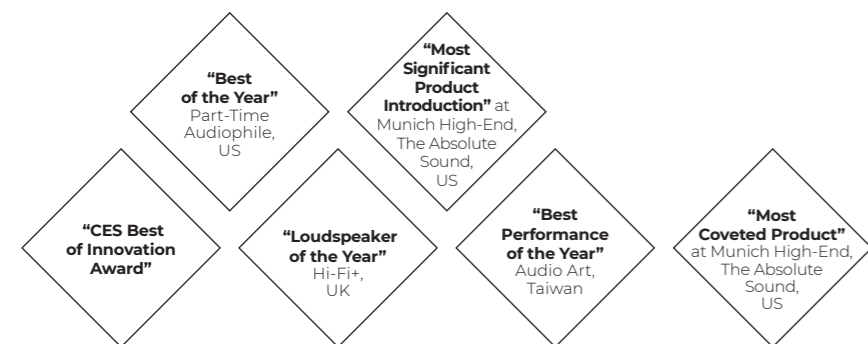

ESTELON EXTREME

ULTIMATE SOUND QUALITY. A WORK OF ART

By elevating the act of listening to new heights, Estelon delivers an audio experience like no other. At the forefront of this sound revolution is our signature speaker – Extreme. The system comprises an upper and a lower module, with the former fully adjustable to best suit a room's acoustic attributes and the listener's personal preferences. With its soaring, handcrafted cabinet

and sleek two-tone finish, the speaker system is a statement piece, but one that doesn't need to shout about its achievements. Indeed, the Extreme has been designed to perform a smart disappearing act when in use: instead of having your ear drawn to the speaker, the listener is immersed in sound, experiencing music afresh in all of its nuanced splendor.