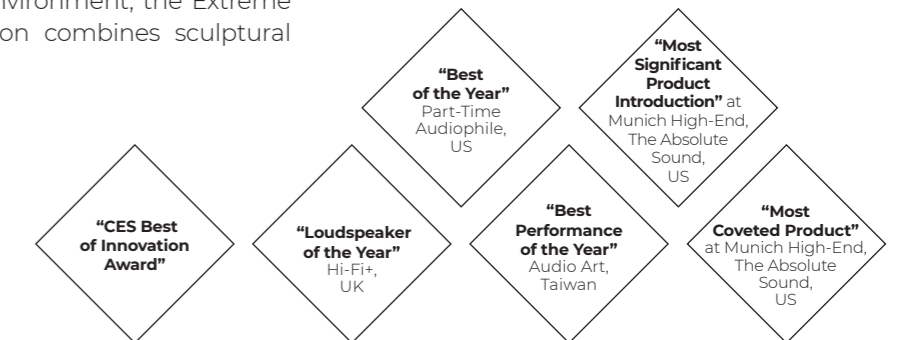

ESTELON EXTREME LIMITED EDITION

OUR FLAGSHIP MASTERPIECE INSPIRED BY ROLLS-ROYCE DESIGN

A harmonious blend of form and function, every element of the Extreme has but one objective: to produce an unparalleled immersive experience. This pursuit of excellence is a goal shared by many but achieved by only a select few – a fact that inspired Estelon Founder and Chief Designer Alfred Vassilkov to create the Estelon Extreme Limited Edition, inspired by Rolls-Royce’s rich heritage of exceptional engineering and iconic design. Standing at 2 meters in height and capable of adjusting to the exact dimensions of its environment, the Extreme Limited Edition combines sculptural

elegance with a quality and authenticity of performance that is second to none. The Limited Edition is finished in Dark Silver metallic paint and features hand-polished stainless-steel rims, which encircle each of the system’s drivers. Produced in strictly limited numbers, each speaker is personally signed by Estelon’s founder and Chief Designer Alfred Vassilkov, pinpointing the degree of detail that underscores this exceptional speaker system.