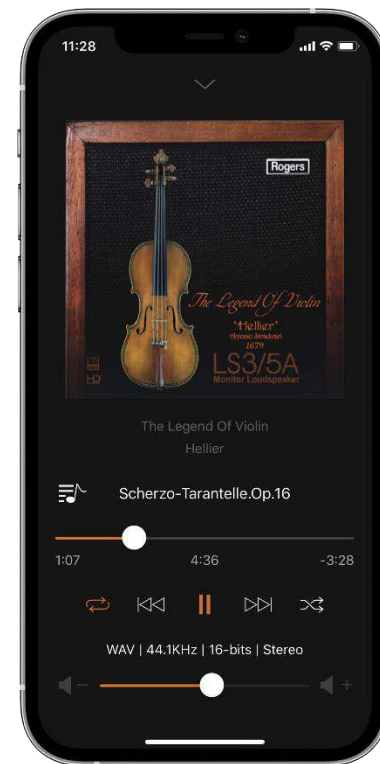

Controlling
Hi-Fi playback

Low latency, high efficiency, seamlessly operating Munich Hi-Fi audio products.

SILENT ANGEL