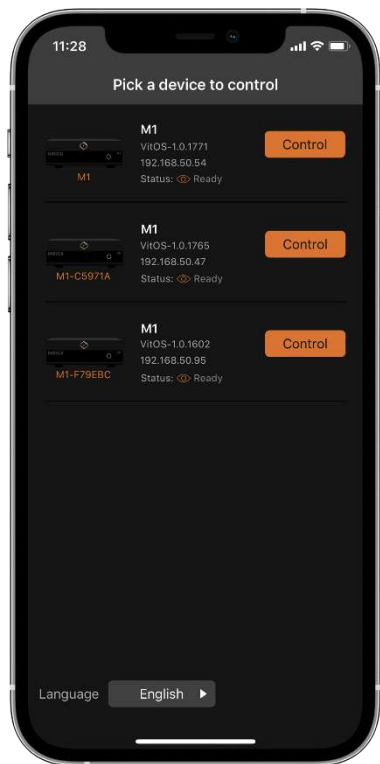

Browsing in the
same LAN. →

Choosing the
audio approach. →