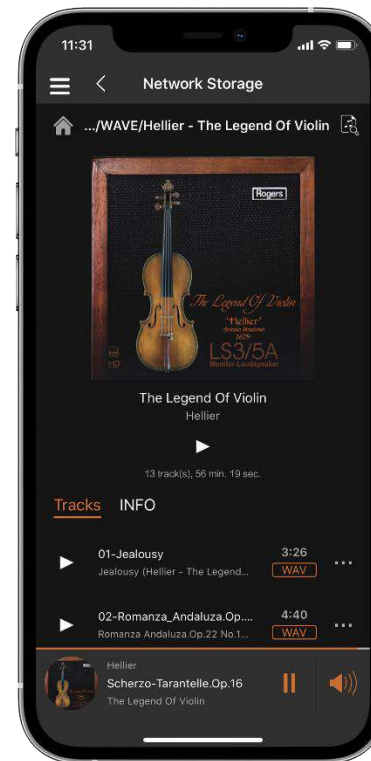

GET IT ON
Google Play

Browsing in the
same LAN. →

Choosing the
audio approach. →

Exploring the
music collection →

Presenting the
music metadata →

Controlling
Hi-Fi playback

Low latency, high efficiency, seamlessly operating Munich Hi-Fi audio products.

SILENT ANGEL

Audio Scenarios

The Digital Path to Hi-Fi Music Enjoyment.

HD Music along with Munich.

Integrate Audio Gears

Reflect Music Emotions

Embrace Hi-Fi Life

Audio Scenarios 1