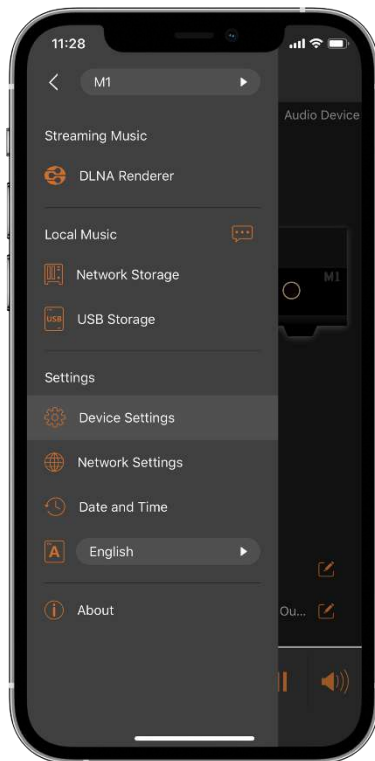

ULTRA-HIGH SPEED NETWORK

Gigabit Ethernet interface as a real time-saver working with NAS or any large scale music data transmission.

ENRICHED AUDIO APPLICATIONS

Spotify Connect, Roon Ready, Airplay2, DLNA, USB Audio, via **VitOS Orbiter** to explore more streaming music services, and support MQA file.

FLEXIBLE PERIPHERAL EXTENSIONS

Balanced digital outputs support PCM 384KHz and DSD 5.6M at highest; M-IO*1, and M-LINK*1, Extra storage USB 3.0*2, and USB 2.0*1.

VitOS Orbiter

Orbiter

Download on the
App Store

GET IT ON
Google Play

Browsing in the
same LAN. →

Choosing the
audio approach. →

Exploring the
music collection →

Presenting the
music metadata →

Controlling
Hi-Fi playback

Low latency, high efficiency, seamlessly operating Munich Hi-Fi audio products.