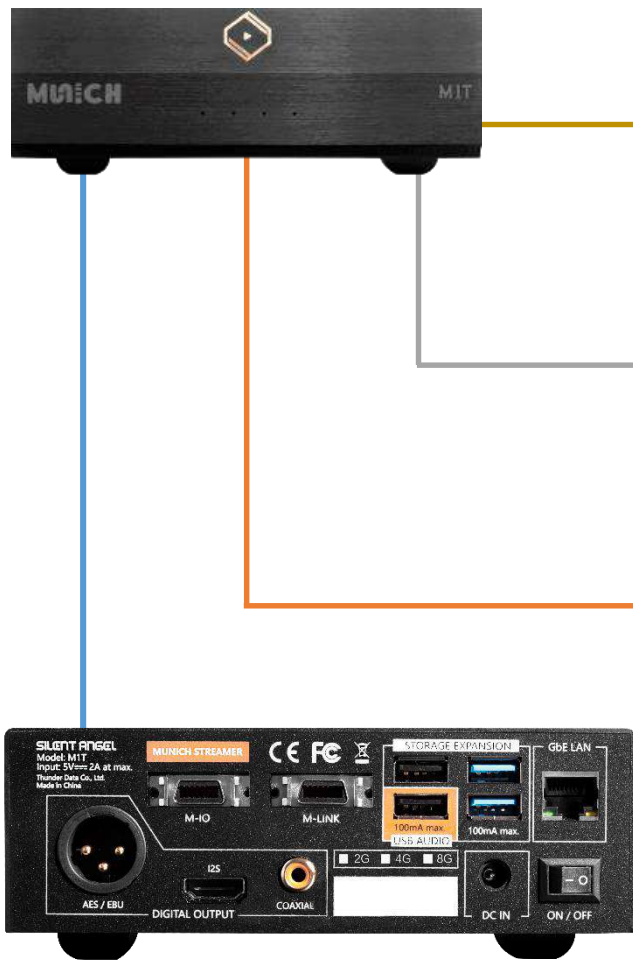

SILENT ANGEL

Munich M1T

Better sound, better life.

Product Features

SPECIALIZED MAIN BOARD

Expertly designed heat-sink on CPU, lowering 20 °C operating temperature; EMI absorber embedded, filtering all possible noises in the device itself.

ULTRA-HIGH SPEED NETWORK

Gigabit Ethernet interface as a real time-saver working with NAS or any large scale music data transmission.

ENRICHED AUDIO APPLICATIONS

Spotify Connect, Roon Ready, Airplay2, DLNA, USB Audio, via **VitOS Orbiter** to explore more streaming music services, and support MQA file.

FLEXIBLE PERIPHERAL EXTENSIONS

Balanced digital outputs support PCM 384KHz and DSD 5.6M at highest; M-IO*1, and M-LINK*1, Extra storage USB 3.0*2, and USB 2.0*1.

VitOS Orbiter

Orbiter

Download on the
App Store