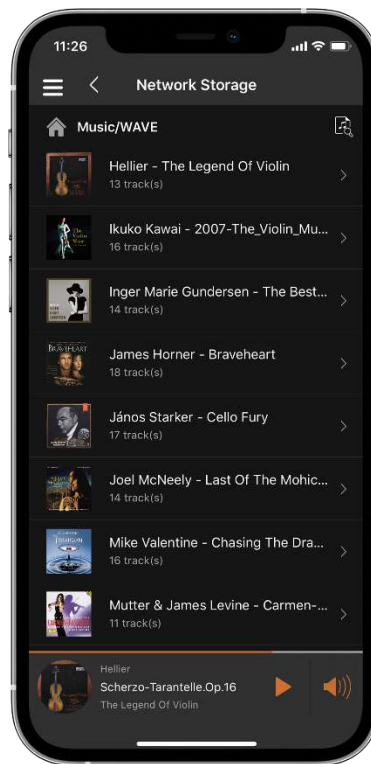

Exploring the
music collection →

Presenting the
music metadata →