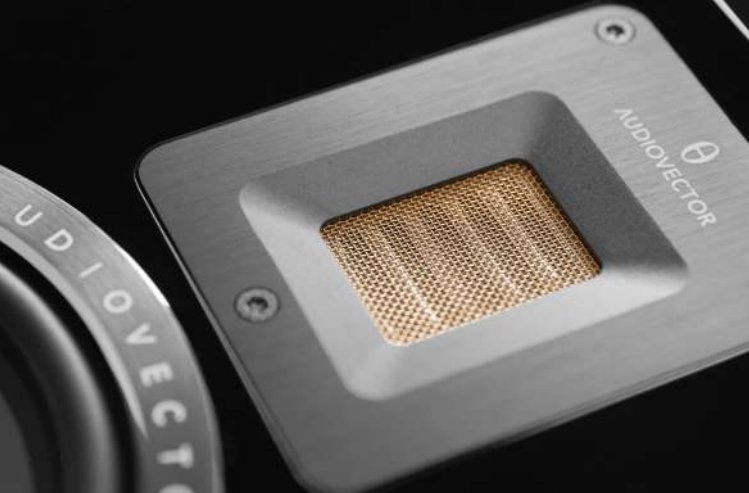

#### THE DESIGN GOAL

The Audiovector QR SPECIAL EDITION series offers advanced technology in a beautifully finished, perfectly proportioned high-end package. An exceptional loudspeaker for all genres of music, the sound is big, bold, and dynamic. At the same time, it is subtle and detailed when you need it to be. The gentle impedance load and high efficiency makes these easily driven speakers an ideal match for both solid state and tube amplifiers.

# QR SE

SPECIFICATIONS	QR 7 SE	QR 5 SE	QR 3 SE	QR 1 SE	QR C SE	QR WALL SE	QR SUB SE
Frequency response	27 - 52 kHz	24 - 45 kHz	28 - 45 kHz	44 - 45 kHz	38 - 45 kHz	38 - 45 kHz	20 - 180 Hz
Gold Leaf upper limit	102 kHz	102 kHz	105 kHz	105 kHz	105 kHz	105 kHz	-
Treble system	Gold Leaf AMT 2 with S-Stop	Gold Leaf AMT 2 with S-Stop	Gold Leaf AMT with S-Stop	Gold Leaf AMT with S-Stop	Gold Leaf AMT with S-Stop	Gold Leaf AMT with S-Stop	-
Bass drivers	2 x 8" Pure Piston Technology	6" Pure Piston Technology	6" Pure Piston Technology	6" Pure Piston Technology	6" Pure Piston Technology	5" Pure Piston Technology	-
Bass system	Q-port bass reflex	Q-port bass reflex	Q-port bass reflex	Q-port bass reflex	Q-port bass reflex	Q-port bass reflex	ARB Active/Passive
Cross-over frequency	425 Hz/3 kHz	400 Hz/3 kHz	400 Hz/3 kHz	3 kHz	3 kHz	3 kHz	Variable from 40 - 180 Hz
Sensitivity, 2.83 V, 1 metre	90,5 dB	91 dB	90 dB	87 dB	90 dB	86 dB	-
Power handling (music)	330 W	300 W	220 W	160 W	220 W	160 W	-
Amplifier power	-	-	-	-	-	-	350 W
Impedance	6 Ohms	4 Ohms	4 Ohms	4 Ohms	4 Ohms	4 Ohms	-
Dimensions cm (H x W x D)	114 x 25 x 40	105,7 x 21 x 27	94,2 x 19 x 23,2	32,5 x 19 x 23,2	19 x 49 x 22	30,8 x 19 x 9,5	38 x 35 x 38

#### A UNIQUE TWEETER PRINCIPLE: AMT

Precision machined from a single piece of aerospace-grade aluminium. Glass blasted. Brushed. And finally, anodised in a beautiful Tungsten Titanium Grey. The fascia plate features a rose gold plated dispersion mesh, which also works as an S-Stop filter and improves driver integration.